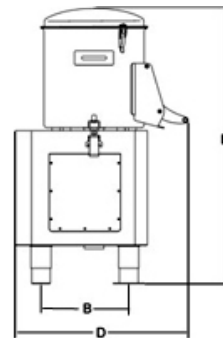

Optional trestle with sieve

Data sheet

Technical data

Model	PPJ 20 SC
Power	watt 1102 - Hp 1,5
Power source	1ph/3ph
Revolutions	rpm 275
Capacity	kg 20 - lt 35
Output/h.	kg/h. 340
A	mm 295
B	mm 337
C	mm 560
D	mm 650
E	mm 1040
Net weight	kg 52
Shipping	mm 640x760x1400
Gross weight	kg 62
HS-CODE	84386000