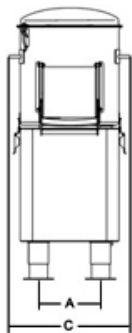

Optional trestle with sieve

Data sheet

Technical data

Model	PPJ 20 SC
Power	watt 1102 - Hp 1,5
Power source	1ph/3ph
Revolutions	rpm 275
Capacity	kg 20 - lt 35
Output/h.	kg/h. 340
A	mm 295
B	mm 337
C	mm 560
D	mm 650
E	mm 1040
Net weight	kg 52
Shipping	mm 640x760x1400
Gross weight	kg 62
HS-CODE	84386000